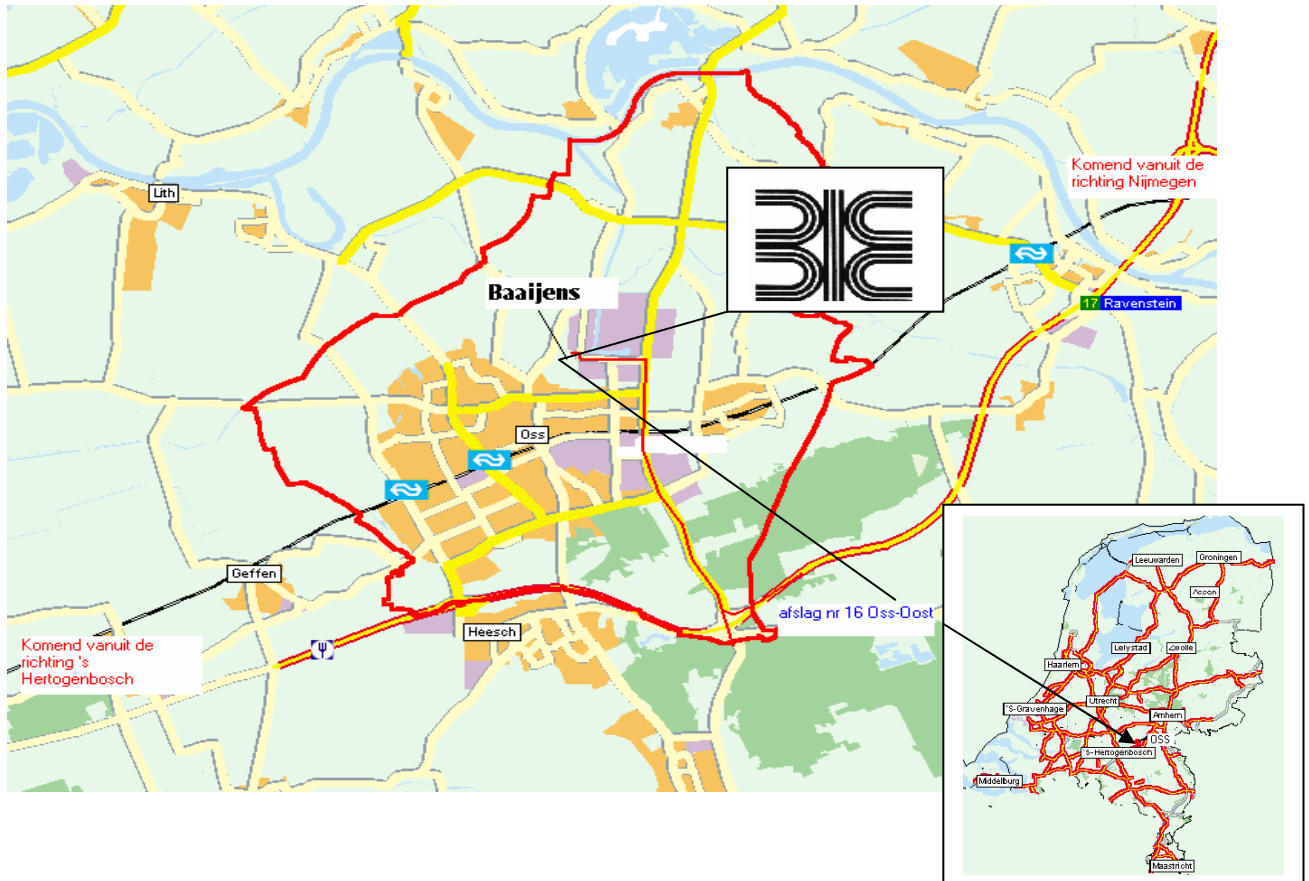

How to find Baaijens Industrial Equipment B.V.

Route

Coming from the A50 's-Hertogenbosch-Nijmegen:

- Take the slip road Oss Oost number 16;
- Follow the traffic directions for Oss (Megen);
- Drive continuously straight on, pass the level crossing, pass two more traffic-lights;
- Turn left at the next crossing (at the building of 'Mierlo' with animals at the wall). You find yourself at the Kanaalstraat now;
- Turn right at the end of the Kanaalstraat. You find yourself at the Maaskade now;
- Turn left at the next street. You find yourself at the Dommelstraat now;
- The next building at your left is
Baaijens Industrial Equipment B.V.